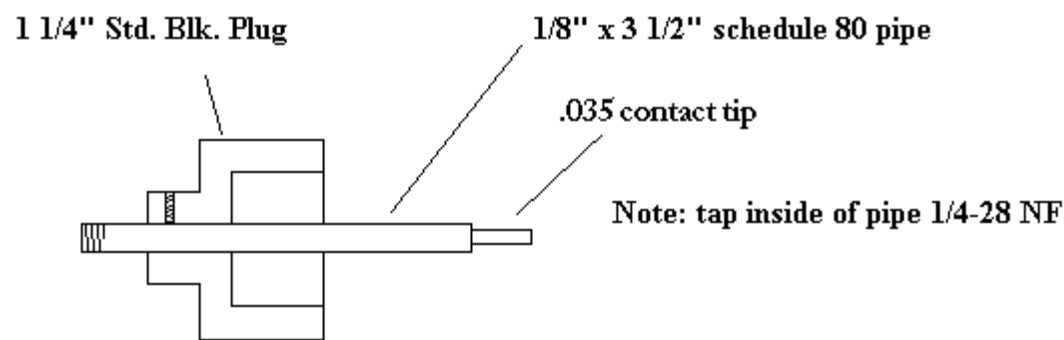

Modified Side Arm Burner designed by Larry Zoeller

Larry Zoeller
4312 Lahma Dr.
Louisville, KY 40216
(502) 361-0706
email: zman59@earthlink.net
<http://geocities.com/zoellerforge>

Cut away view of the 1 1/4" plug