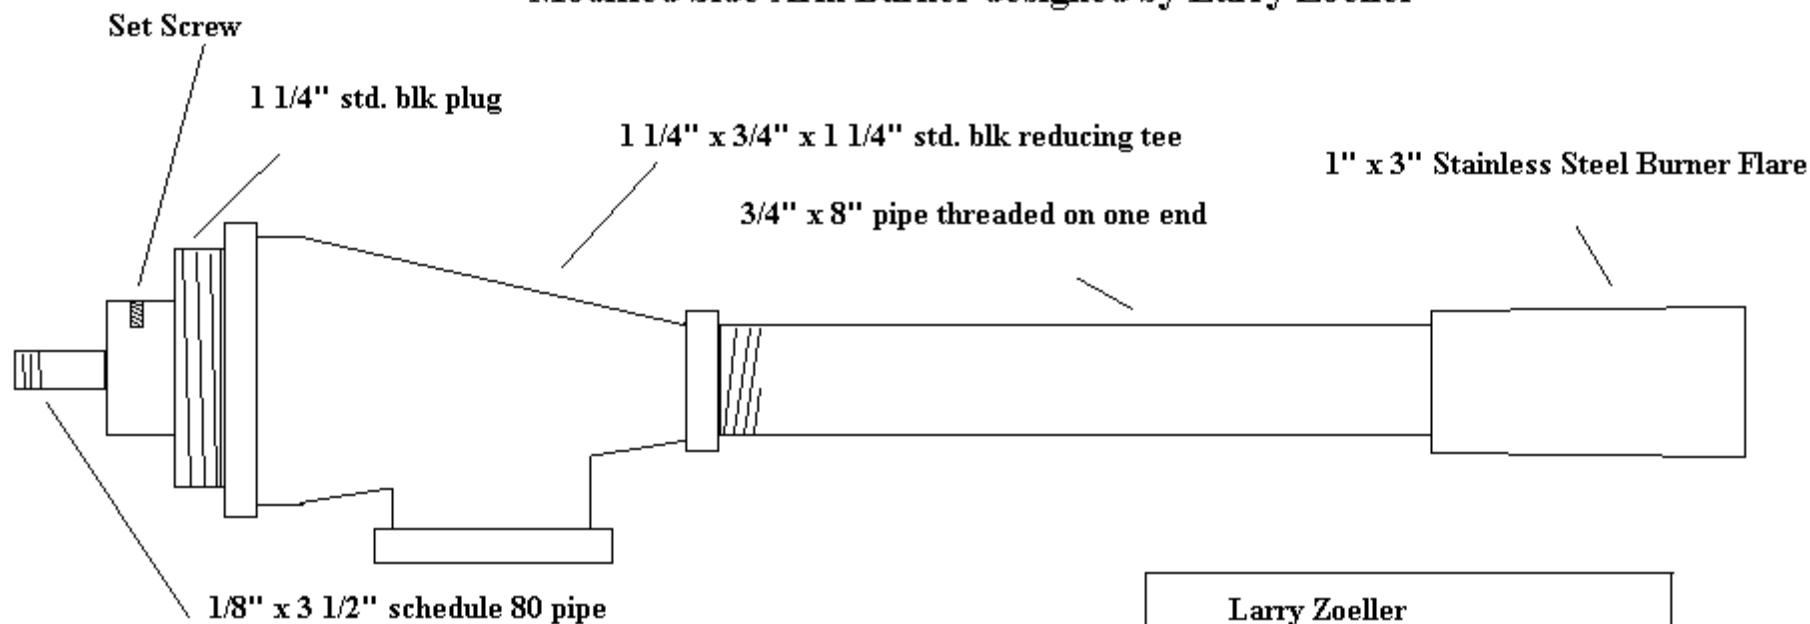

Modified Side Arm Burner designed by Larry Zoeller

Larry Zoeller
4312 Lahma Dr.
Louisville, KY 40216
(502) 361-0706
email: zman59@earthlink.net
<http://geocities.com/zoellerforge>

Cut away view of the 1 1/4" plug