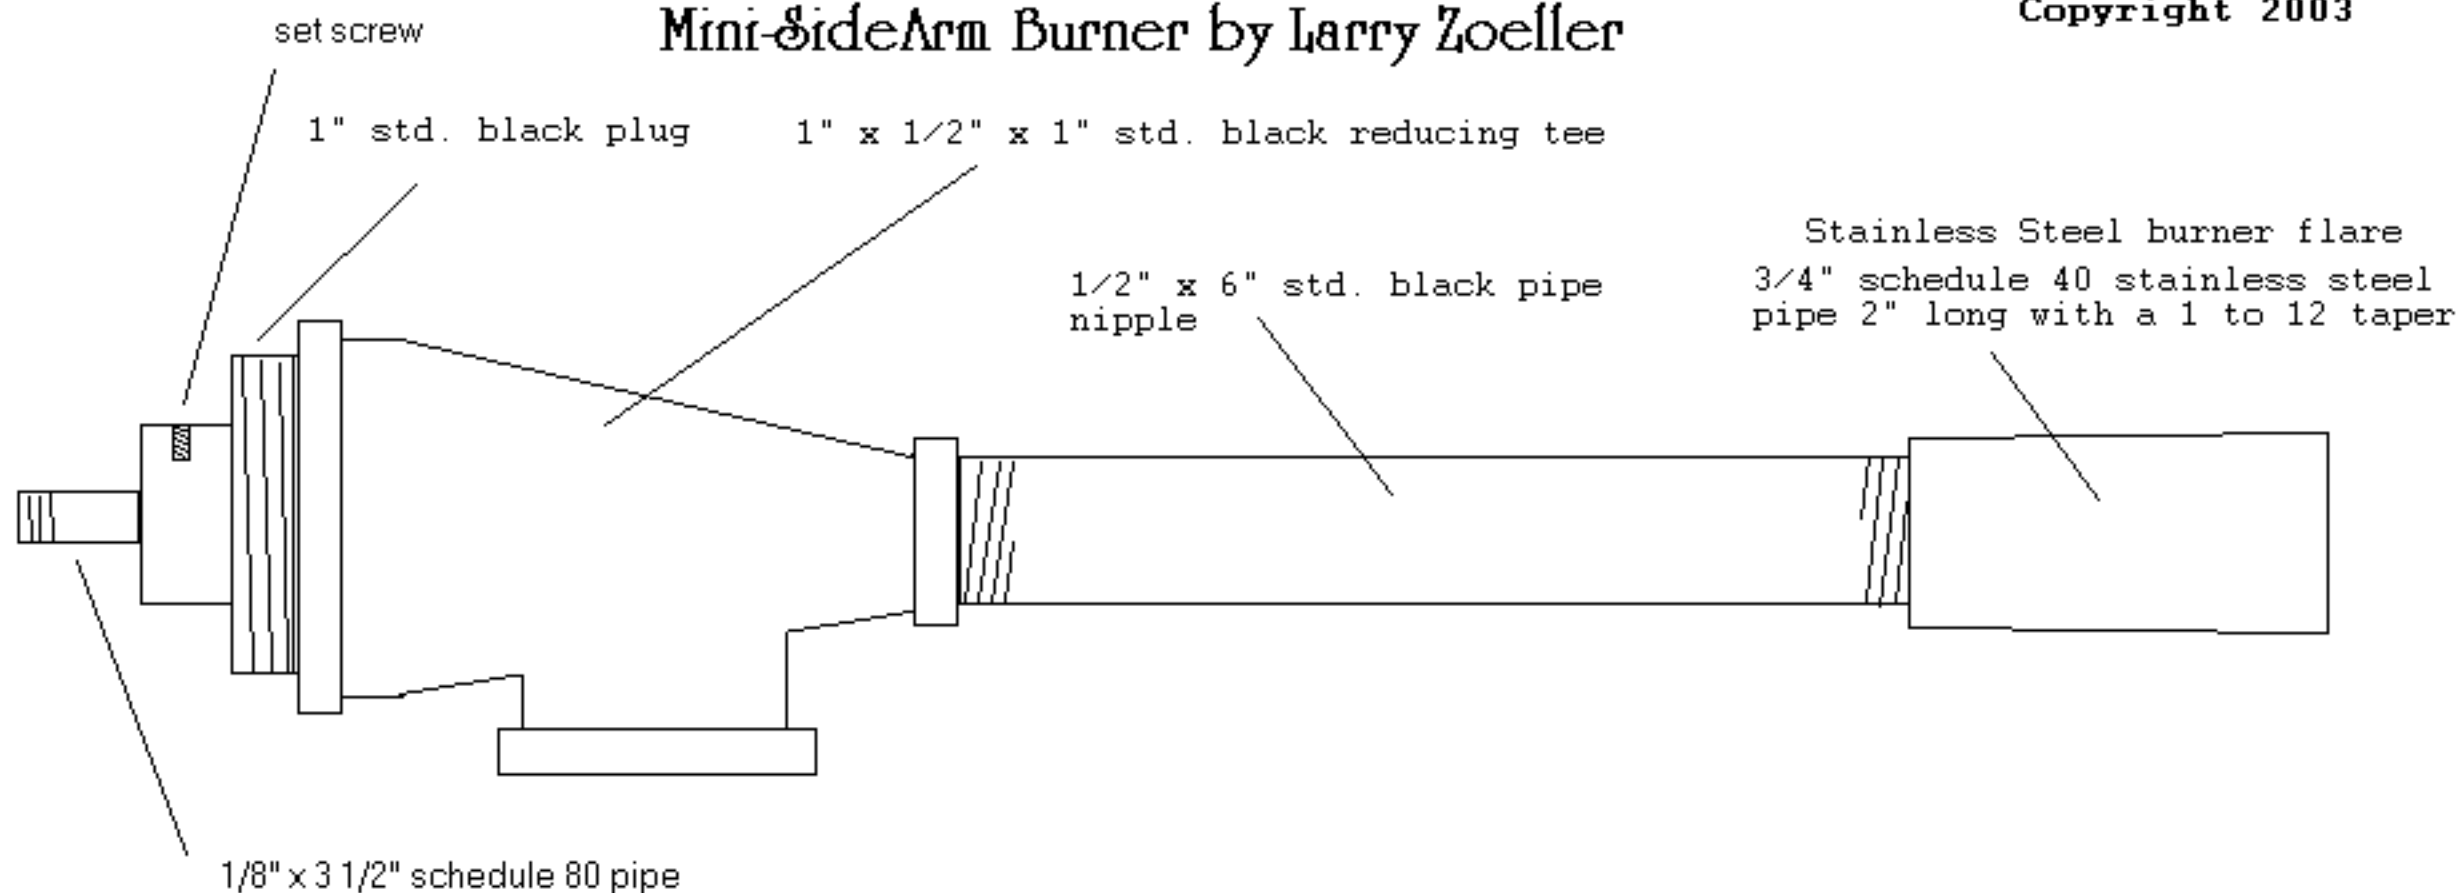

Mini-SideArm Burner by Larry Zoeller

Copyright 2003

Cut away view of the 1" plug

Design modification by Larry Zoeller. This design was inspired by the work of Jerry Frost and others

Disclaimer Notice:

Zoeller Forge specifically disclaim any responsibility or liability for damages or injuries as a result of any construction, design, use or application of information contained on this web site.